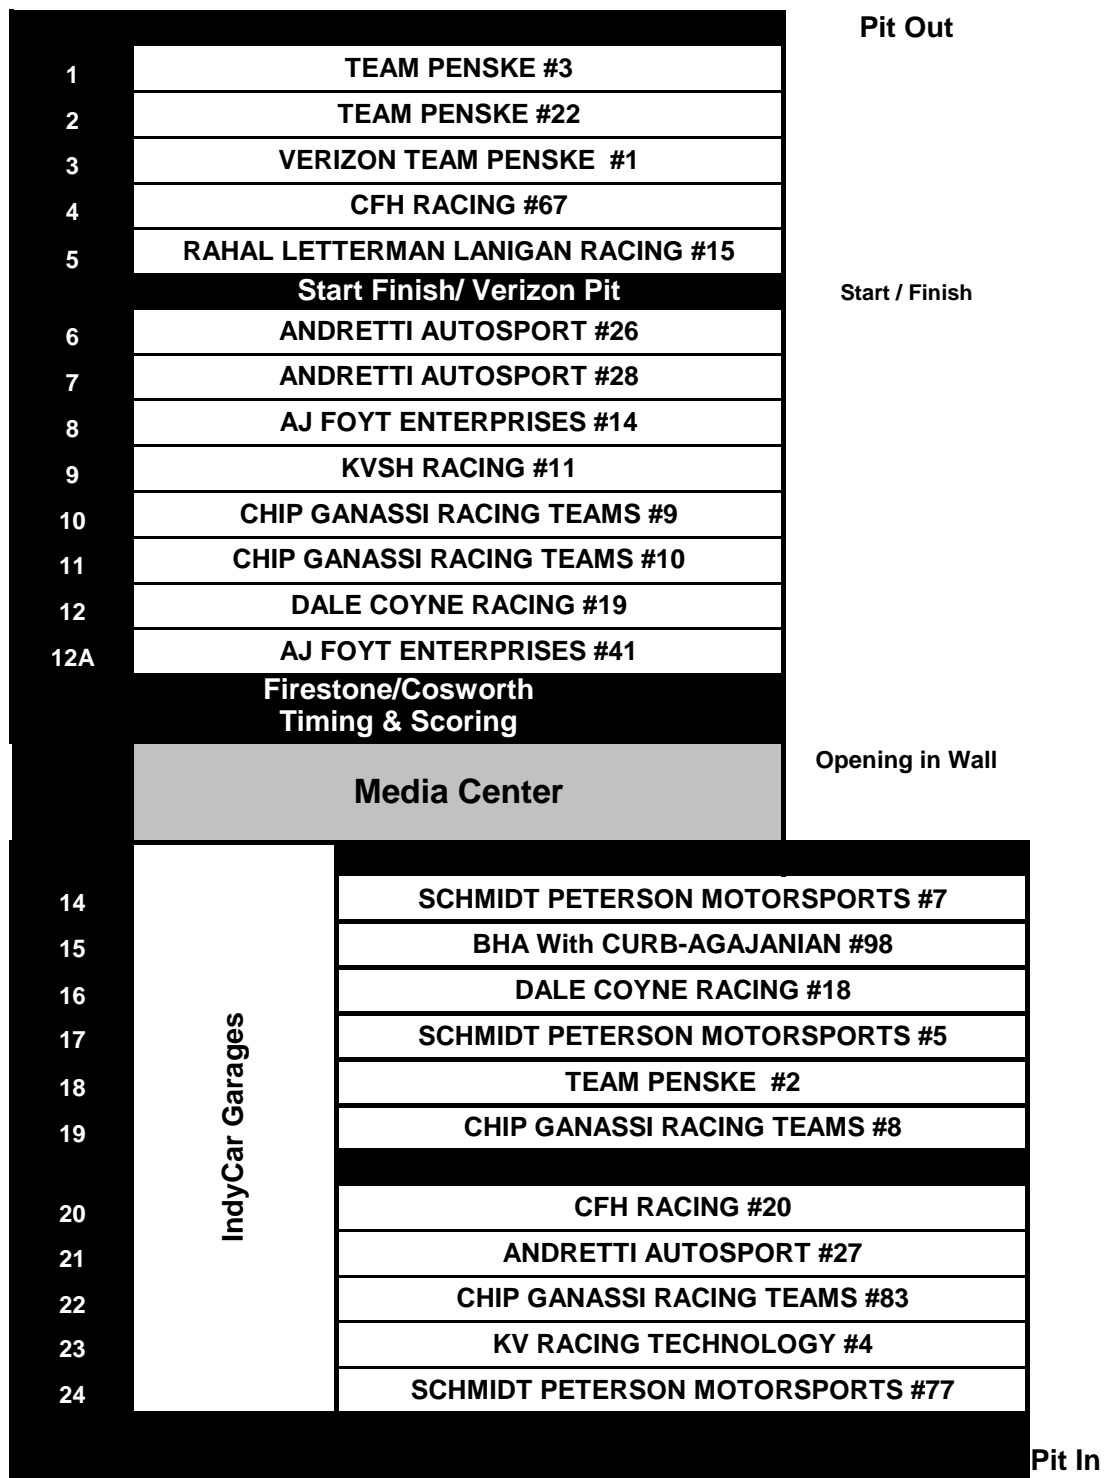

**Sonoma Raceway 2015
August 29-30, 2015**

Pits are 40'

As a reminder, there will not be power provided in Pit Lane.

Teams will need to provide their own Generators.